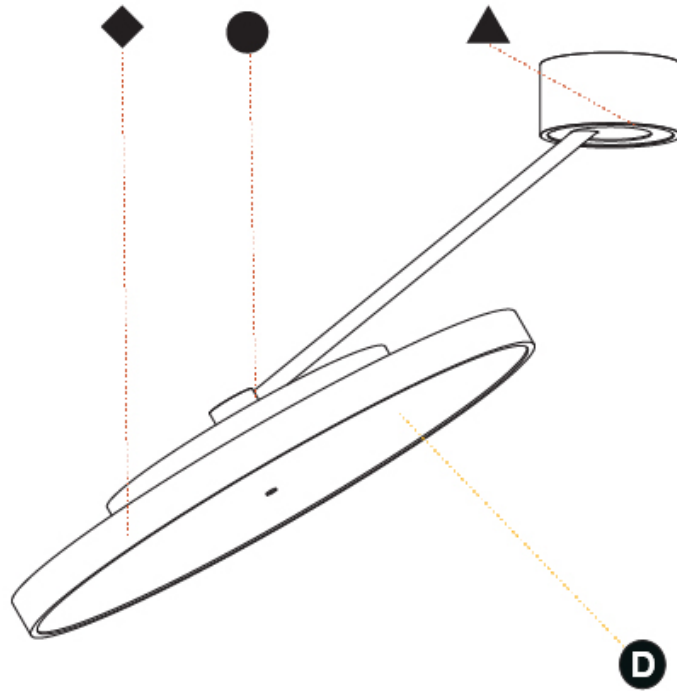

RATINGS AND CERTIFICATIONS

Certified By: Certified for North American Standards
 IP rating: IP20

SIGN DIVA DANCER KORONA SUSPENSION

A300047-

PROJECT
TYPE
SPECIFIER
QUANTITY
DATE

A

PROJECT	_____
TYPE	_____
SPECIFIER	_____
QUANTITY	_____
DATE	_____