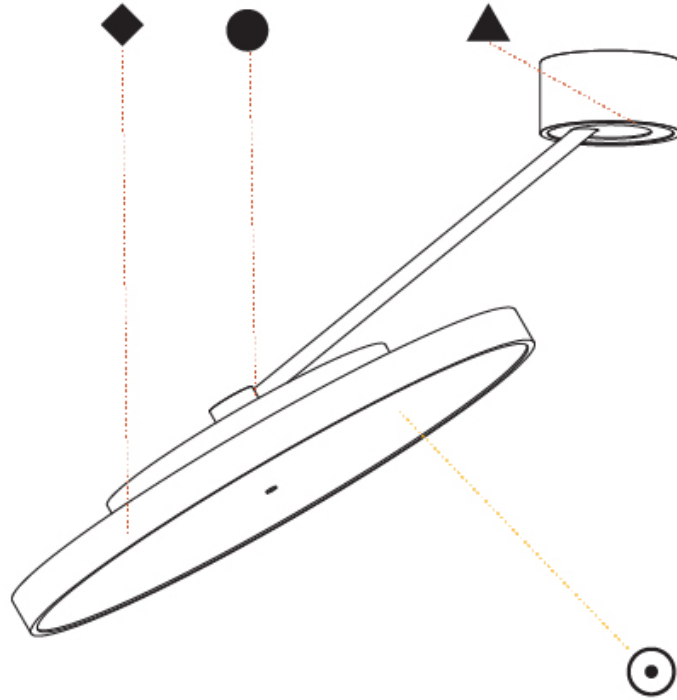

RATINGS AND CERTIFICATIONS

Certified By: Certified for North American Standards
 IP rating: IP20

SIGN DIVA DANCER SUSPENSION

A300041-

PROJECT
TYPE
SPECIFIER
QUANTITY
DATE

A

SIGN DIVA DANCER KORONA SUSPENSION