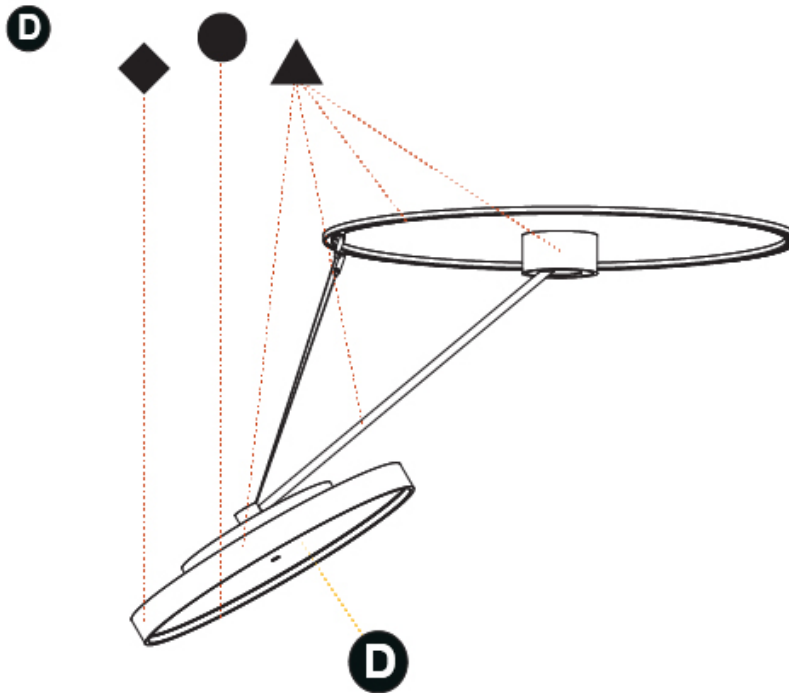

SIGN DIVA DANCER KORONA SUSPENSION

A30880-

PROJECT

TYPE

SPECIFIER

QUANTITY

DATE

A