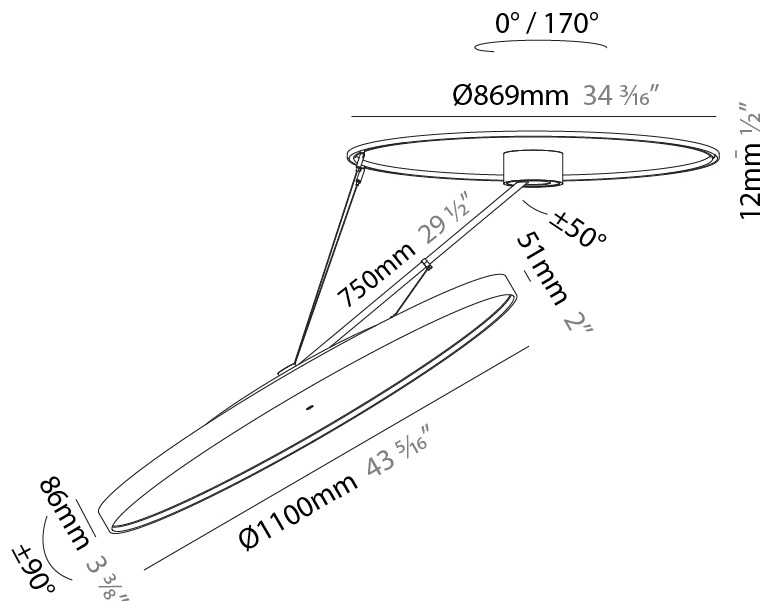

GENERAL

Series: Sign Diva Dancer
Subseries: Sign Diva Dancer Korona
Brand: Prolicht
Division: Architectural
Mounting Type: Suspension
Mounting Location: Ceiling
Subcategory: Pendant

PHYSICAL

Shape: Round
Diameter (mm): 1100
Diameter (in): 43 5/16
Height (mm): 870
Height (in): 34 1/4
Light Distribution: Adjustable / Direct
Weight (kg): 16.1
Weight (lbs): 35.42
Diffuser: PMMA - Opal / Micro-Prism / Sparkling Secret / Vintage Industrial
Fixture Finish: SSR / BKV / CWI / CRY / HAB / UFT / ITA / RUA / FTG / MYG / LOD / PUS / FRO / FUP / KIA / POP / BLS / SPG / MEY / GOH / GUM / CHC / COM / ABZ / JAG / OBR / MOS / ROR
Fixture Material: Extruded Aluminum / Steel

ELECTRICAL

Lamp Type: LED (Zhaga Standard)
Input Wattage (W): 169.4
Total Output Wattage (W): 135
Dimming: Tri-Mode (Non-Dimming and Phase Dimming (120Vac only) and 0-10V Dimming)
Driver Included: Yes
Driver Location: Integrated
Driver Type: Constant Current - Universal
Driver Class: Class 2
Input Voltage (V): 120 - 277
Constant Current (MA): 350

LED

Color Temperature (°K): 2700 / 3000 / 4000
Max. Delivered Lumen (lm): 19520 / 19933 / 20340
CRI: >90 CRI
Lamp Life (hrs): 50000

OPTICAL

Adjustability: Rotational Canopy 170°; Tilting Canopy ±50°; Tilting Head ±90°

RATINGS AND CERTIFICATIONS

Certified By: Certified for North American Standards
IP rating: IP20