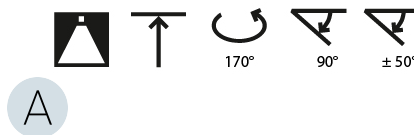

GENERAL

Series: Sign Diva Dancer
Subseries: Sign Diva Dancer
Brand: Prolicht
Division: Architectural
Mounting Type: Suspension
Mounting Location: Ceiling
Subcategory: Pendant

PHYSICAL

Shape: Round
Diameter (mm): 1100
Diameter (in): 43 ⁵/₁₆
Height (mm): 870
Height (in): 34 ¹/₄
Light Distribution: Adjustable / Direct
Weight (kg): 15.8
Weight (lbs): 34.76
Diffuser: PMMA - Opal / Micro-Prism / Sparkling Secret / Vintage Industrial
Fixture Finish: SSR / BKV / CWI / CRY / HAB / UFT / ITA / RUA / FTG / MYG / LOD / PUS / FRO / FUP / KIA / POP / BLS / SPG / MEY / GOH / GUM / CHC / COM / ABZ / JAG / OBR / MOS / ROR
Fixture Material: Extruded Aluminum / Steel

ELECTRICAL

Lamp Type: LED (Zhaga Standard)
Input Wattage (W): 169.4
Total Output Wattage (W): 135
Dimming: Tri-Mode (Non-Dimming and Phase Dimming (120Vac only) and 0-10V Dimming)
Driver Included: Yes
Driver Location: Integrated
Driver Type: Constant Current - Universal
Driver Class: Class 2
Input Voltage (V): 120 - 277
Constant Current (MA): 600

LED

Color Temperature (°K): 3000 / 3500 / 4000
Max. Delivered Lumen (lm): 19520 / 19933 / 20340
CRI: >90 CRI
Lamp Life (hrs): 50000

OPTICAL

Adjustability: Rotational Canopy 170°; Tilting Canopy ±50°; Tilting Head ±90°

RATINGS AND CERTIFICATIONS

Certified By: Certified for North American Standards
IP rating: IP20