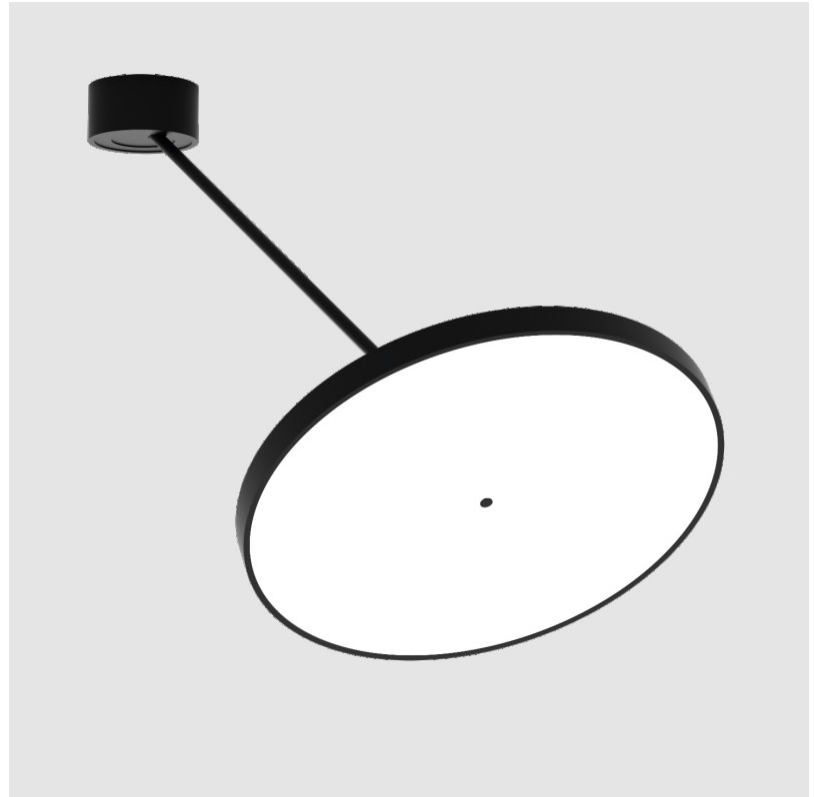

GENERAL

Series: Sign Diva Dancer
Subseries: Sign Diva Dancer
Brand: Prolicht
Division: Architectural
Mounting Type: Suspension
Mounting Location: Ceiling
Subcategory: Pendant

PHYSICAL

Shape: Round
Diameter (mm): 570
Diameter (in): 22 ⁷/₁₆
Height (mm): 870
Depth (mm): 72
Height (in): 34 ¹/₄
Depth (in): 2 ¹³/₁₆
Extension (mm): 750
Extension (in): 29 ¹/₂
Light Distribution: Adjustable / Direct
Weight (kg): 4.660
Weight (lbs): 10.273
Diffuser: PMMA - Opal / Micro-Prism / Sparkling Secret / Vintage Industrial
Fixture Finish: SSR / BKV / CWI / CRY / HAB / UFT / ITA / RUA / FTG / MYG / LOD / PUS / FRO / FUP / KIA / POP / BLS / SPG / MEY / GOH / GUM / CHC / COM / ABZ / JAG / OBR / MOS / ROR
Fixture Material: Extruded Aluminum / Steel

ELECTRICAL

Lamp Type: LED (Zhaga Standard)
Input Wattage (W): 49
Dimming: Tri-Mode (Non-Dimming and Phase Dimming (120Vac only) and 0-10V Dimming)
Driver Included: Yes
Driver Location: Integrated
Driver Type: Constant Current - Universal
Driver Class: Class 2
Input Voltage (V): 120 - 277
Constant Current (MA): 350

LED

Color Temperature (*K): 2700 / 3000 / 3500 / 4000
Max. Delivered Lumen (lm): 4978 / 5337 / 5384 / 5494
Nominal Lumen (lm): 6199 / 6646 / 6705 / 6842
CRI: >90 CRI
Lamp Life (hrs): 50000

OPTICAL

Adjustability: Rotational Canopy 170°; Tilting Canopy ±50°; Tilting Head ±90°

RATINGS AND CERTIFICATIONS

Certified By: Certified for North American Standards
IP rating: IP20