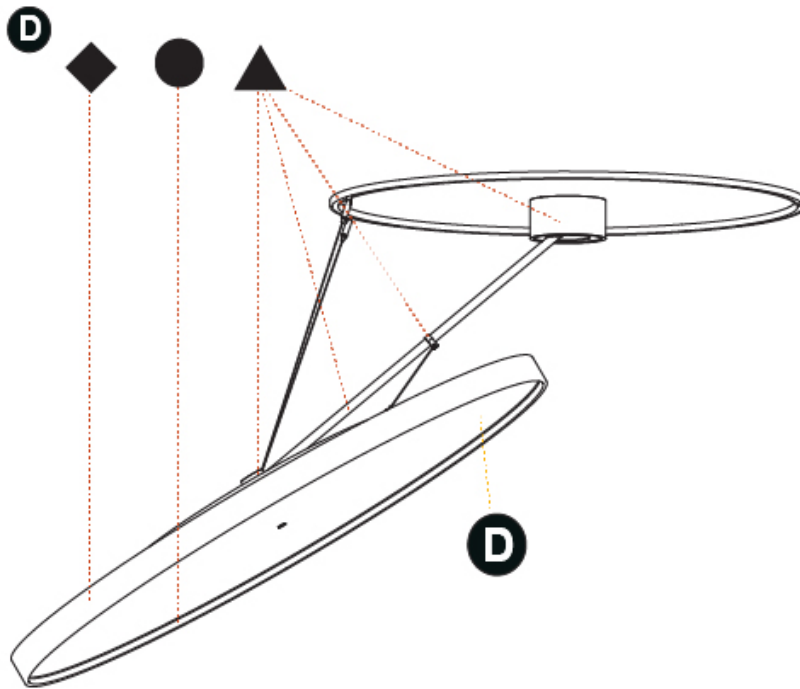

SIGN DIVA DANCER SUSPENSION

A30876-

PROJECT
TYPE
SPECIFIER
QUANTITY
DATE